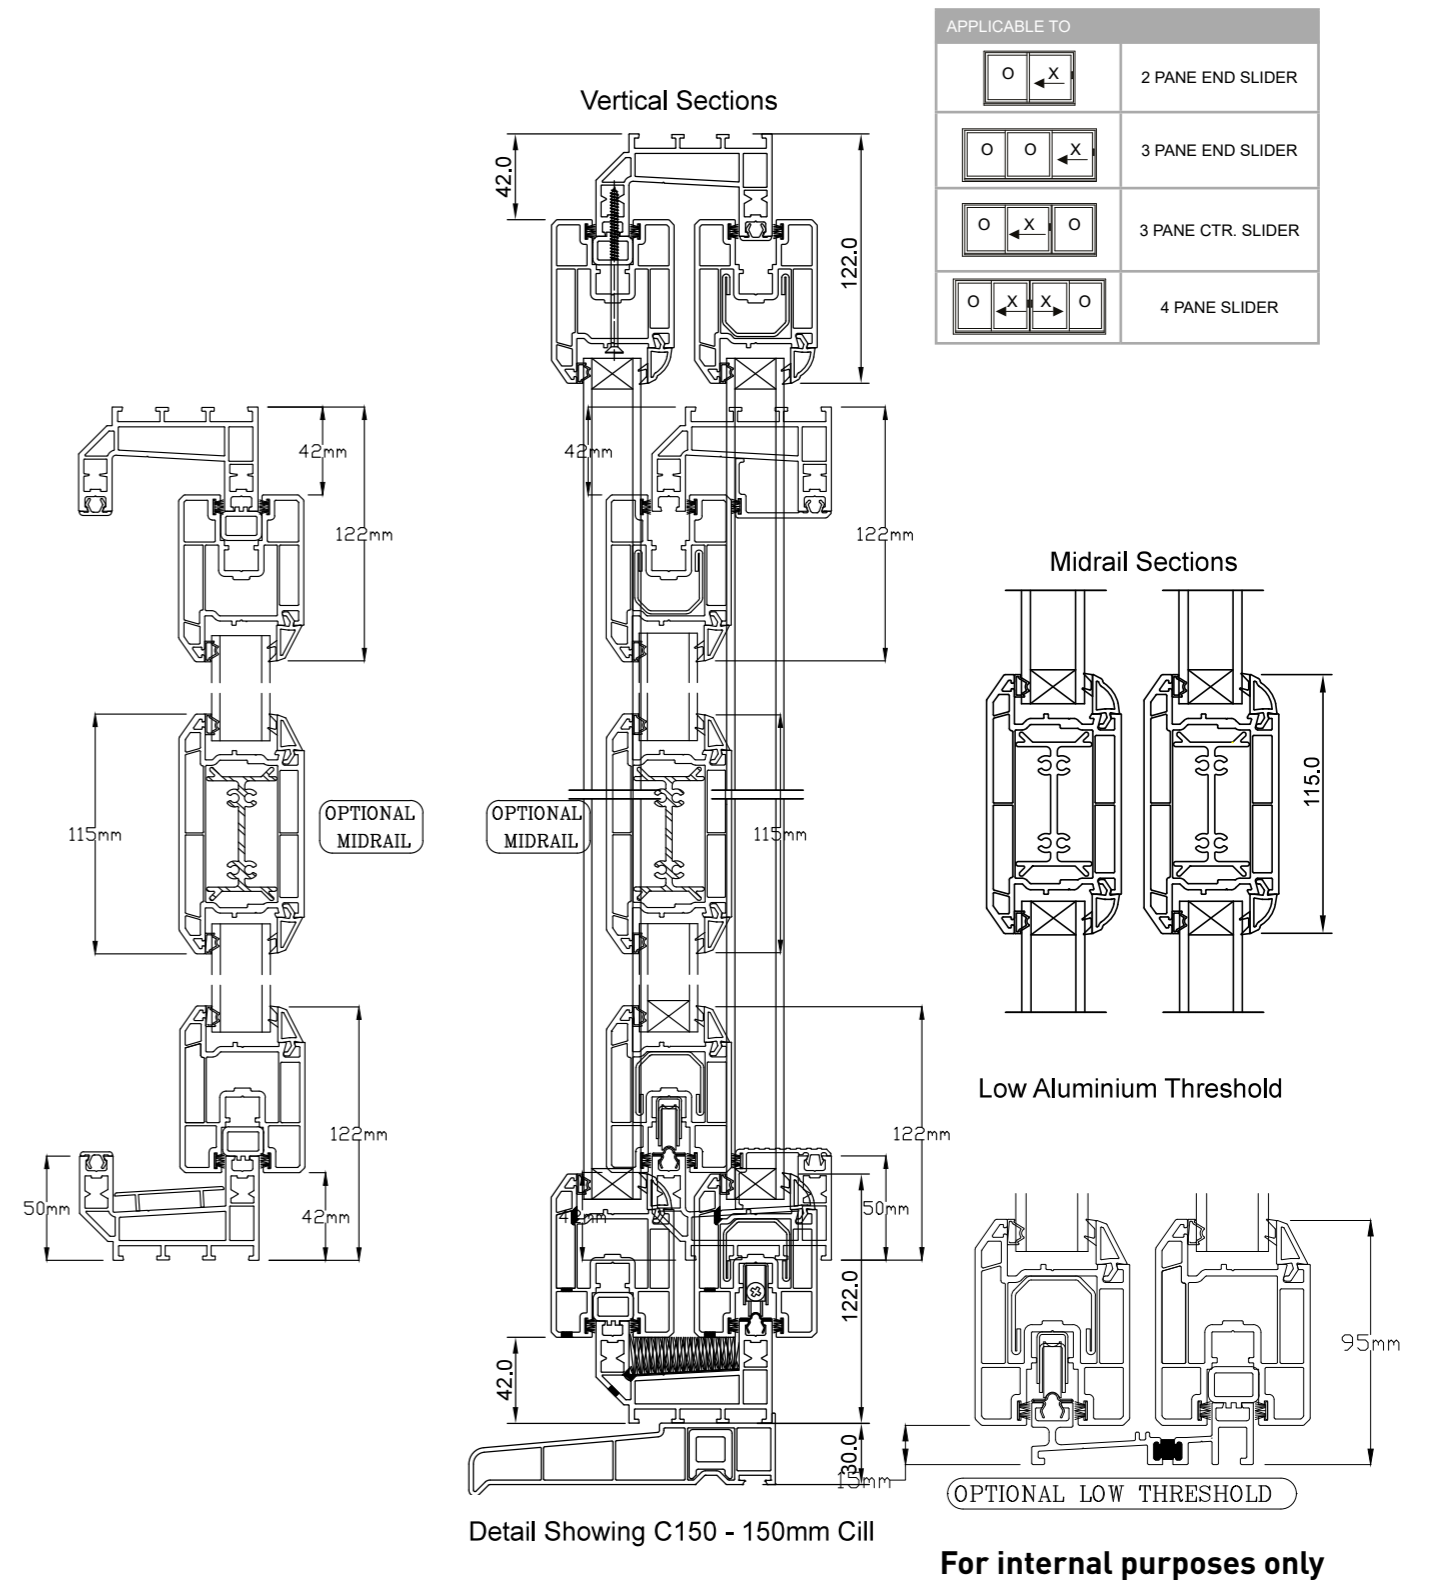

If you require any further help or assistance please contact your dedicated supplier below:

Frames Direct

Donegal,
F93 FF96

Tel: +353 74 9363888
info@framesdirect.ie
www.framesdirect.ie

Frames Alu

Donegal,
F93 KN12