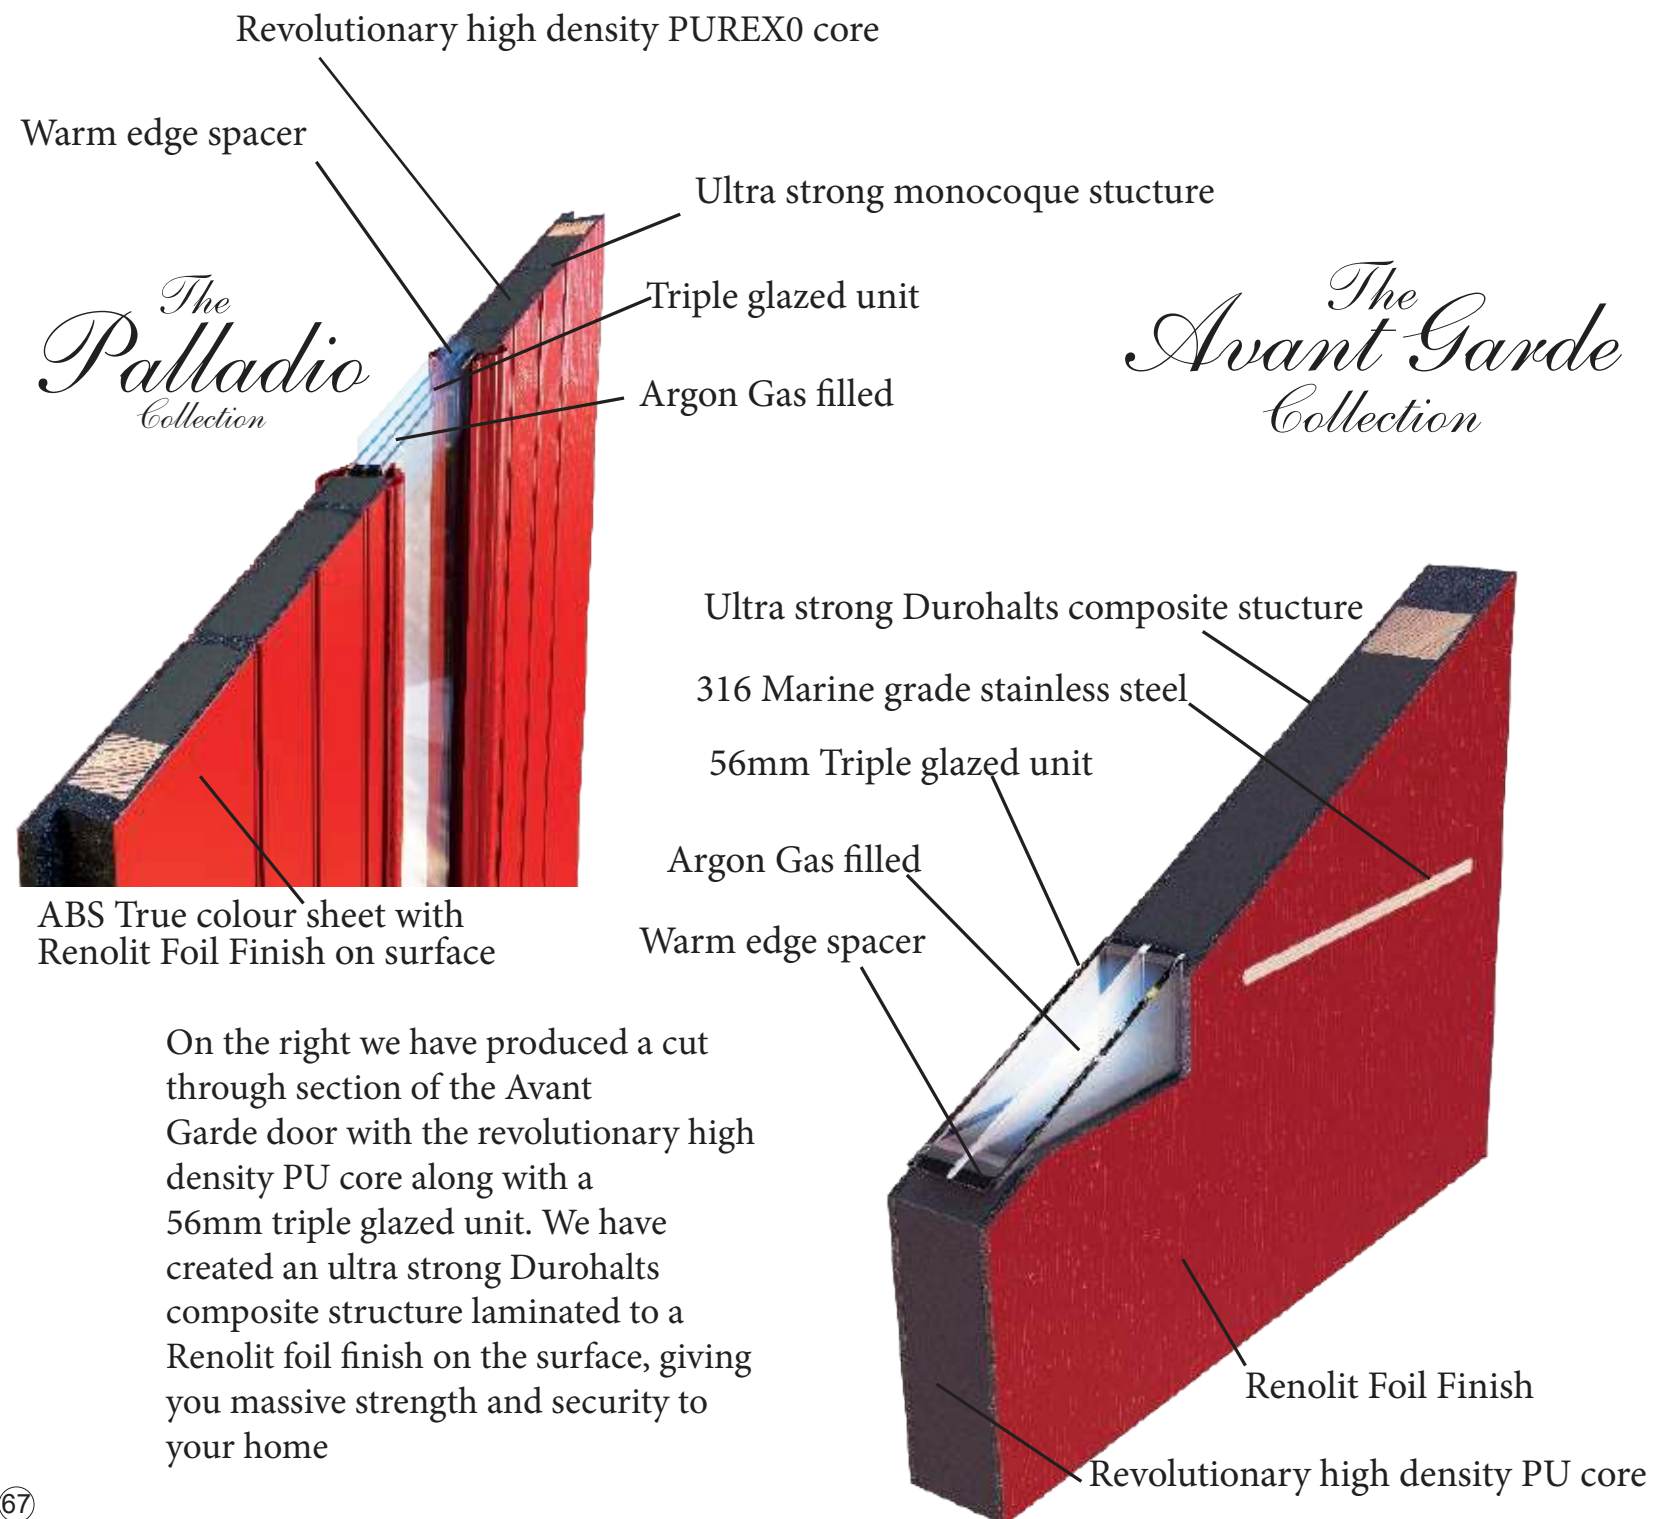

This 3D generated photo demonstrates the advantage of our unique hinge. As is evident from the above picture, this hinge is not attached to the outside of the door, and therefore enhances the appearance of the door, unlike a more conventional flag hinge - as seen on the left. Double seal and rebate.

Here you see our superior MONOCOQUE structure filled with a PUREX0 core along with a true colour ABS Sheet and a renolit foil finish on top that will ensure that your door will never fade as opposed to paint that will discolour (its just a matter of time).