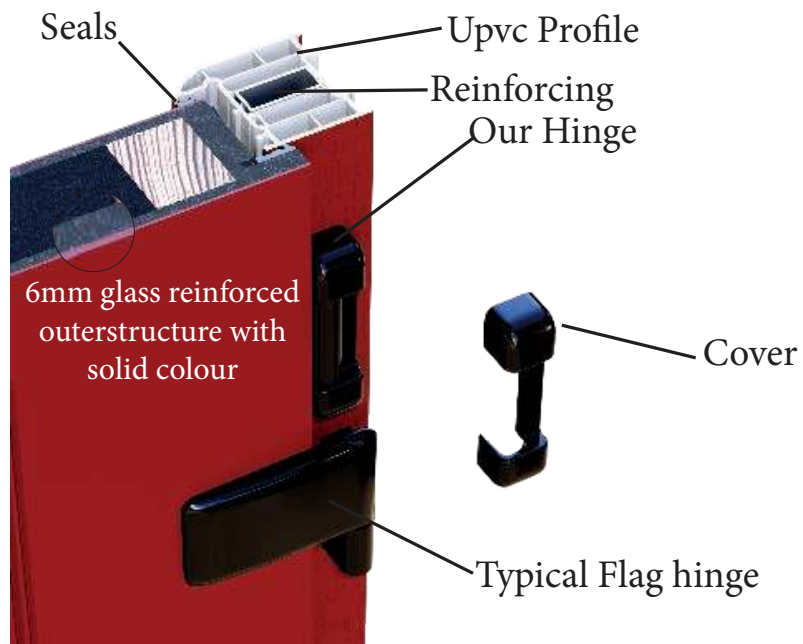

Avant Garde Handle

Heritage Slam Lock

Heritage Slam Locking System
An automatic 5 point locking system which is operated as soon as the door closes.

For Full Spec sheet of the Georgian pillar scan this QR Code!

This 3D generated photo demonstrates the advantage of our unique hinge. As is evident from the above picture, this hinge is not attached to the outside of the door, and therefore enhances the appearance of the door, unlike a more conventional flag hinge - as seen on the left. Double seal and rebate.