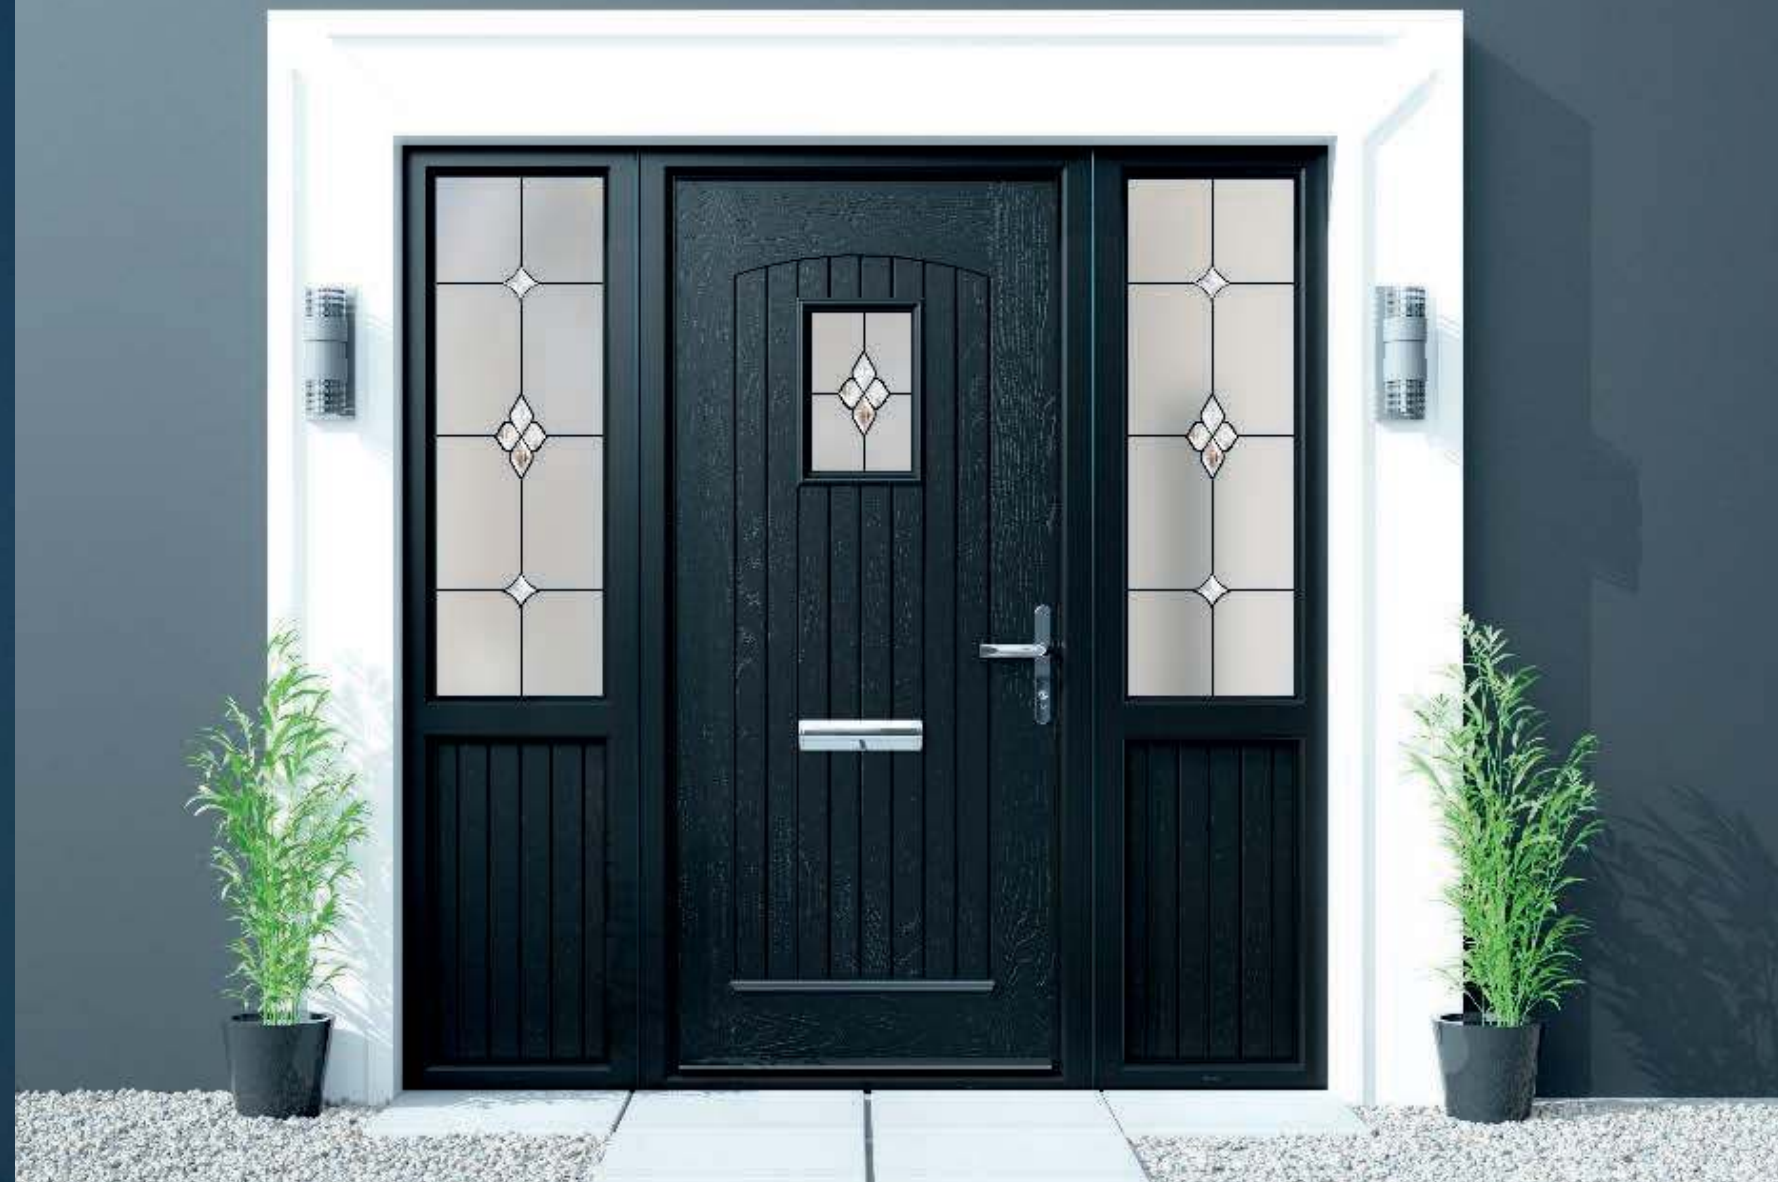

Door Type - T&G Glass Type - TG98 (Min. Glass Width 210 mm) Colour Bog Oak