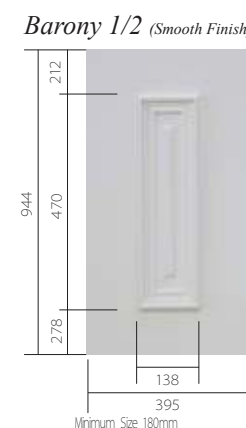

Side Panels

Palladio Doors Composite	65mm fibreglass reinforced Monocoque Composite Door, Patented Design protected in Europe by patent no 1766176, Canadian and US Pending
Palladio Colours	White, Cream, Red, Blue, Green, Bog Oak, Rosewood, Anthracite grey, Chartwell Green, Light Oak, Silver grey, Agate grey, Burgundy, Quartz Grey, Balmoral, Sage Please note: Half Sidelight Panels are not available in Silver Grey, Agate Grey, Burgundy, Quartz Grey, Balmoral and Sage
Avant Garde Colours	White, Cream, Red, Blue, Bog Oak, Chartwell Green, Anthracite grey, Silver grey, Burgundy, Agate grey, Quartz Grey, Balmoral, Champagne, Platinum Bronze, Windsor, Sage
Double Rebate	Double rebate using two seals achieving excellent draught proofing
Single Door Slab Size	<table border="0"> <tr> <th colspan="2"><i>Palladio Collection</i></th> <th colspan="2"><i>Avant garde Collection</i></th> </tr> <tr> <td>Leaf Min. 782 mm x 1855mm</td> <td>Single Door Min. 878 mm x 1951</td> <td>Leaf Min. 782 mm x 1855mm</td> <td>Single Door Min. 878 mm x 1951</td> </tr> <tr> <td>Only Max 910mm x 2095 mm</td> <td>With Frame Max 1006 mm x 2191mm</td> <td>Only Max 970mm x 2135 mm</td> <td>With Frame Max 1066 mm x 2231mm</td> </tr> <tr> <td colspan="4">Please note: Minimum Size 858 with 57mm frame on lock side.</td> </tr> <tr> <td colspan="2">With low Stormguard Plus threshold, max height 2181mm, min 1942mm</td> <td colspan="2">With low Stormguard Plus threshold, max height 2221mm, min 1942mm</td> </tr> <tr> <td colspan="2">With low Stormguard Plus rebated, max height 2162mm, min 1922mm</td> <td colspan="2">With low Stormguard Plus rebated, max height 2202mm, min 1922mm</td> </tr> <tr> <td colspan="2">With low Stormguard threshold, max height 2163mm, min 1923mm</td> <td colspan="2">With low Stormguard threshold, max height 2203mm, min 1923mm</td> </tr> <tr> <td colspan="2">With 57mm uPVC threshold, max height 2171mm, min 1931mm</td> <td colspan="2">With 57mm uPVC threshold, max height 2211mm, min 1931mm</td> </tr> <tr> <td colspan="4">Please Note: Sunbeam Leaf Min. 794mm width. Door with frame Min. 890mm width</td> </tr> </table>
Heritage Slam Lock with Leaf Only	Less 96mm from complete door with frame Available for Liniar and Kommerling Profile only. Min Leaf Height 1900mm Including 1200 pull handle, 600 curved handle and Slendertech handle
Heritage Slam Lock with Frame	Min Size 878 - <i>Avant Garde</i> - Barcelona, Milan, Madrid, Matisse, Gauguin, Van Gogh, Marquez, Dali, Buenos Aires Min Size 911 - Paris, London, Rome, Viking, Edinburgh, Seville, T&G, Picasso, Rubens, Turner, Orpen, Monet, Joyce, Oxford, Belfast, Albany, Cashel, Glasgow, Kensington Min Size 901 - Dublin, Giza, Santiago, Cambridge, Kildare
Heritage Slam Lock And Frame With Escutcheon	Min Size 878 - <i>Avant Garde</i> - Barcelona, Milan, Madrid, Matisse, Gauguin, Van Gogh, Marquez, Dali, Buenos Aires Min size 916 - Georgian, Naples, Cairo, Palermo Min size 891 - Sunbeam, T&G, Paris, London, Rome, Viking, Edinburgh, Seville, Picasso, Rubens, Turner, Orpen, Monet, Joyce, Oxford, Belfast, Albany, Cashel, Glasgow, Kensington Min size 901 - San Marco, Dublin, Giza, Santiago, Cambridge, Kildare
Palladio Triple Glazing	Doors fitted with a Heritage Slam lock, it is recommended to have a PVC Threshold or Storm Guard Plus Rebated Threshold only. Please Note : Not A Storm Guard or a Storm Guard Plus Threshold
Triple Glazing	Triple glazed units using warm edge, available in all doors. Backing glass, available as standard in Clear, Cotswold, Minster, Stippolyte and Flemish. * other obscure glass available optional extra (time delay). All satinized triple glazed units available with clear glass as standard.
Avant Garde Triple Glazing,	Backing glass, available as standard in Clear, Stippolyte, Minster, Flemish and Satin. Please note Glass units are not replaceable TG502, TG504, TG505, TG507, TG508, TG509 Not available with Midrails or Toplights, available Full length only
U Values	Palladio Glazed: 0.98 | Palladio Solid: 0.78 Avant Garde Glazed: 0.83 | Avant Garde Solid: 0.79 Full Sidelight Glass & Frame: 1.1
Lock type	2 hook 2 shootbolt 4 roller and deadlatch / Heritage Slam lock optional extra / PAS 23/24 Approved Thumb turns to be used with the Heritage Slam lock All door locks have a 12 month guarantee
Door numerals Avant Garde numerals	Supply only available 0-9 in Gold, Chrome, Black, Brushed Steel and Smokey Chrome. Brushed steel only.
Warning	In the event of a door being fitted behind a Glazed Patio Door, the area needs to be well ventilated to prevent the excessive build up of heat. Due to the manufacturing process Fused tiles, Satinized designs and Flemish glass may have imperfections as the raw material is prone to slight blemishes.
Hardware	High quality handle, letter plate, urn door knocker solid or with spyview, all available with 5 year warranty. MANUFACTURED TO BS 7412. Please Note: Letterboxes can be fitted at the bottom of all doors if requested, this however is not compliant with building regulations.
Avant Garde Hardware Hardware Colour	Avant Garde brushed steel lever handle only. (Please note letterbox and door knocker not available) (Please note gold and chrome handle and letterbox may vary slightly in colour from the doctor knocker.) Black, Gold, Bright Chrome, Brushed Steel, Smokey Chrome and White. Door knobs and doctors knocker supplied only in Gold, Chrome and Brushed Steel