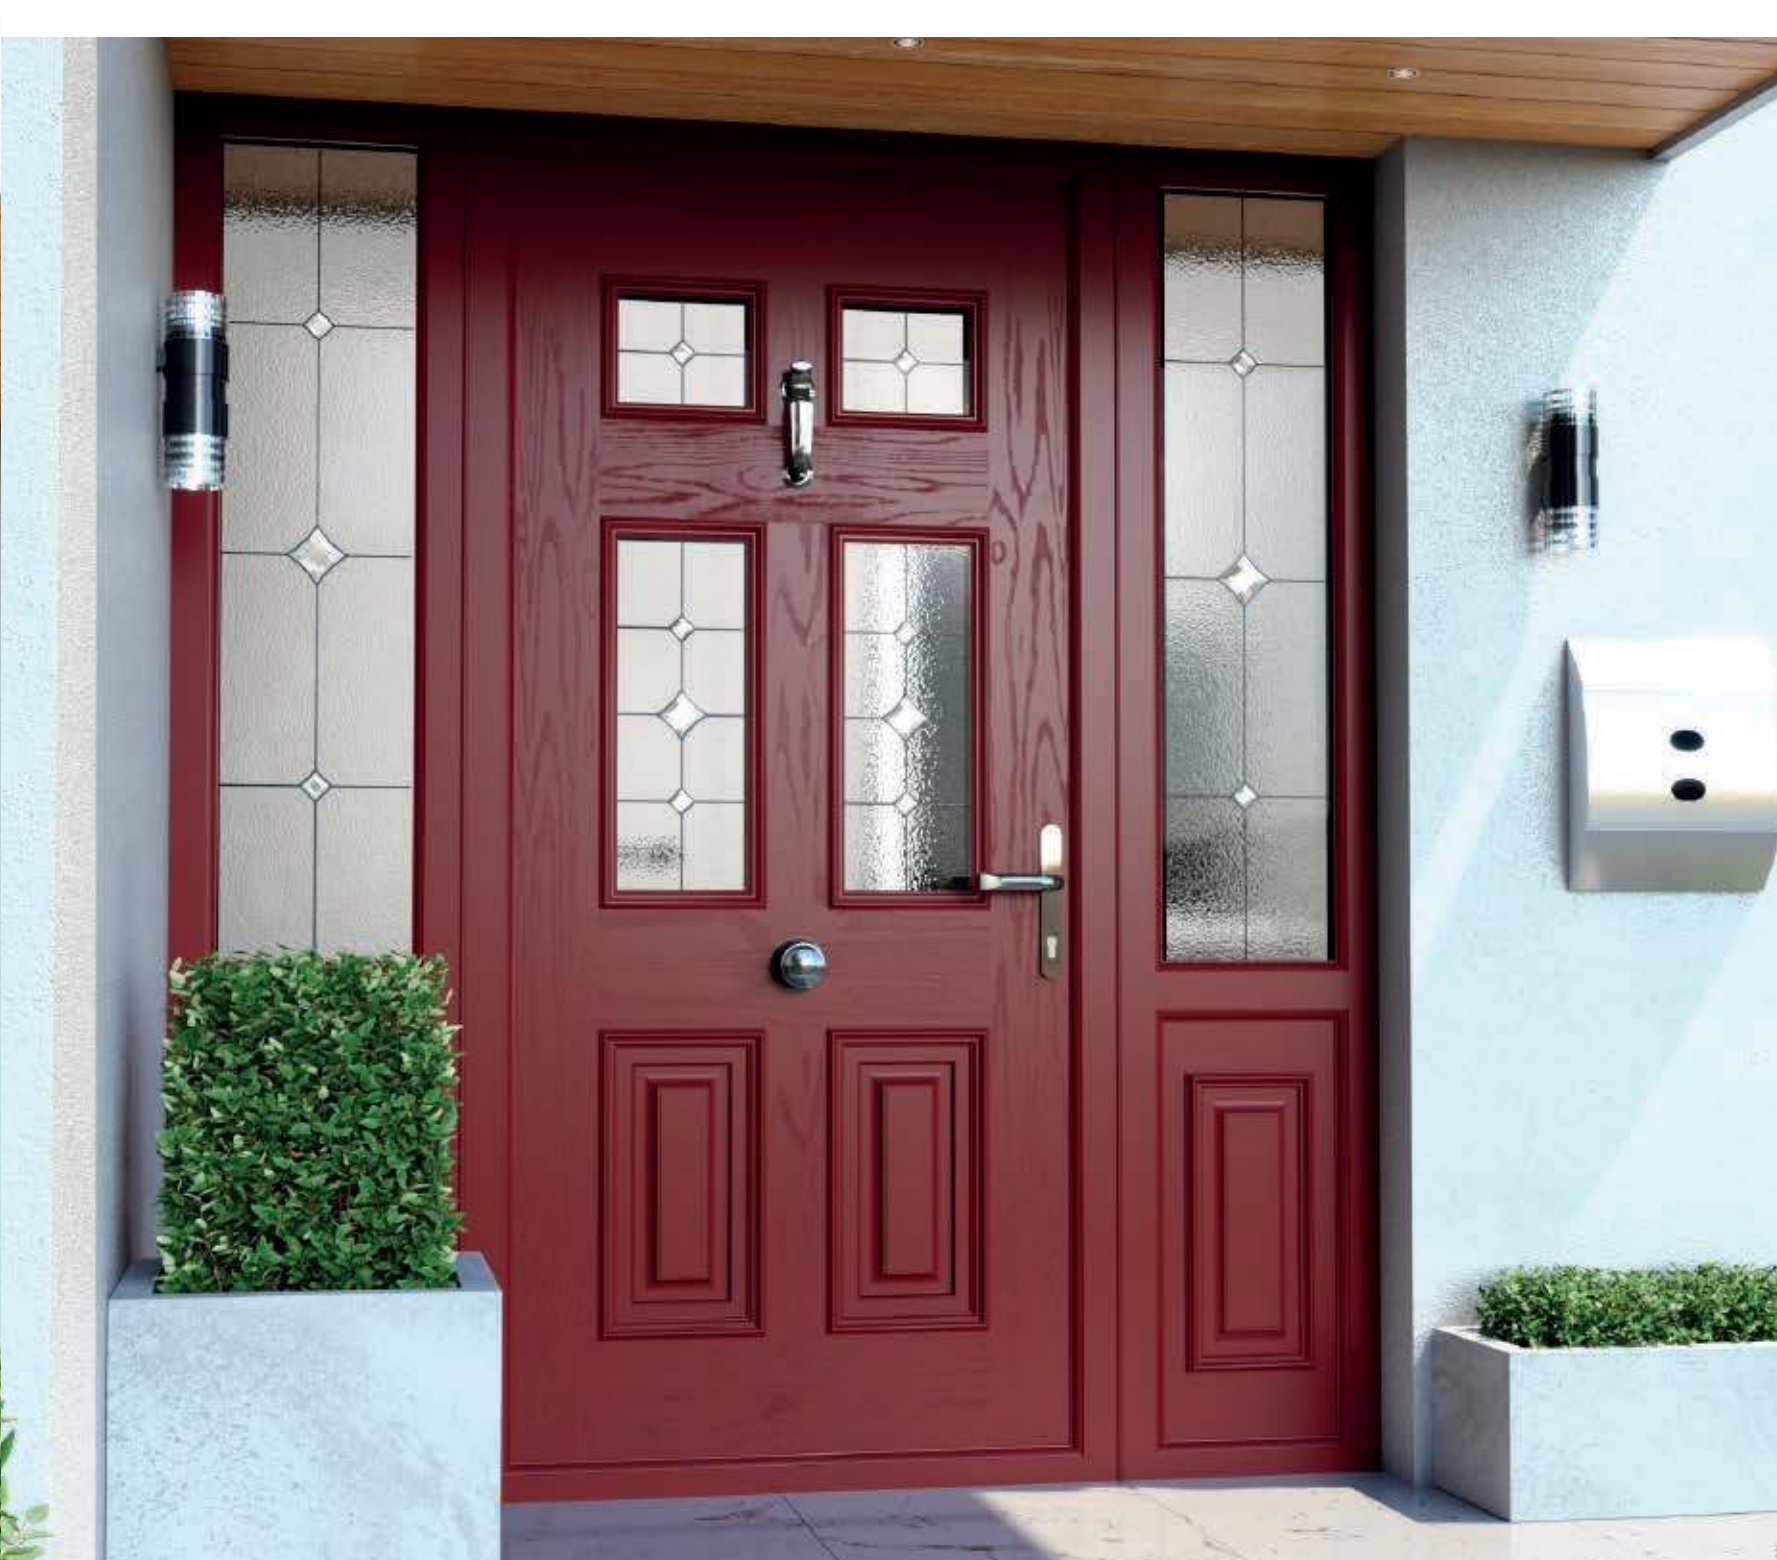

Door Type - *Georgian 2* Glass Type - *TG76* (Min. Glass Width 200mm) Colour *Red*