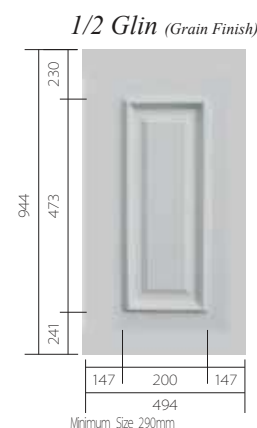

Side Panels

Palladio Doors Composite	65mm fibreglass reinforced Monocoque Composite Door, Patented Design protected in Europe by patent no 1766176, Canadian and US Pending
Palladio Colours	White, Cream, Red, Blue, Green, Bog Oak, Rosewood, Anthracite grey, Chartwell Green, Light Oak, Silver grey, Agate grey, Burgundy, Quartz Grey, Balmoral, Sage Please note: Half Sidelight Panels are not available in Silver Grey, Agate Grey, Burgundy, Quartz Grey, Balmoral and Sage
Avant Garde Colours	White, Cream, Red, Blue, Bog Oak, Chartwell Green, Anthracite grey, Silver grey, Burgundy, Agate grey, Quartz Grey, Balmoral, Champagne, Platinum Bronze, Windsor, Sage
Double Rebate	Double rebate using two seals achieving excellent draught proofing
Single Door Slab Size	<table border="0"> <tr> <th colspan="2"><i>Palladio Collection</i></th> <th colspan="2"><i>Avant garde Collection</i></th> </tr> <tr> <td>Leaf Min. 782 mm x 1855mm</td> <td>Single Door Min. 878 mm x 1951</td> <td>Leaf Min. 782 mm x 1855mm</td> <td>Single Door Min. 878 mm x 1951</td> </tr> <tr> <td>Only Max 910mm x 2095 mm</td> <td>With Frame Max 1006 mm x 2191mm</td> <td>Only Max 970mm x 2135 mm</td> <td>With Frame Max 1066 mm x 2231mm</td> </tr> <tr> <td colspan="4">Please note: Minimum Size 858 with 57mm frame on lock side.</td> </tr> <tr> <td colspan="2">With low Stormguard Plus threshold, max height 2181mm, min 1942mm</td> <td colspan="2">With low Stormguard Plus threshold, max height 2221mm, min 1942mm</td> </tr> <tr> <td colspan="2">With low Stormguard Plus rebated, max height 2162mm, min 1922mm</td> <td colspan="2">With low Stormguard Plus rebated, max height 2202mm, min 1922mm</td> </tr> <tr> <td colspan="2">With low Stormguard threshold, max height 2163mm, min 1923mm</td> <td colspan="2">With low Stormguard threshold, max height 2203mm, min 1923mm</td> </tr> <tr> <td colspan="2">With 57mm uPVC threshold, max height 2171mm, min 1931mm</td> <td colspan="2">With 57mm uPVC threshold, max height 2211mm, min 1931mm</td> </tr> <tr> <td colspan="4">Please Note: Sunbeam Leaf Min. 794mm width. Door with frame Min. 890mm width</td> </tr> </table>
Heritage Slam Lock with Leaf Only	Less 96mm from complete door with frame Available for Liniar and Kommerling Profile only. Min Leaf Height 1900mm Including 1200 pull handle, 600 curved handle and Slendertech handle
Heritage Slam Lock with Frame	Min Size 878 - <i>Avant Garde</i> - Barcelona, Milan, Madrid, Matisse, Gauguin, Van Gogh, Marquez, Dali, Buenos Aires Min Size 911 - Paris, London, Rome, Viking, Edinburgh, Seville, T&G, Picasso, Rubens, Turner, Orpen, Monet, Joyce, Oxford, Belfast, Albany, Cashel, Glasgow, Kensington Min Size 901 - Dublin, Giza, Santiago, Cambridge, Kildare
Heritage Slam Lock And Frame With Escutcheon	Min Size 878 - <i>Avant Garde</i> - Barcelona, Milan, Madrid, Matisse, Gauguin, Van Gogh, Marquez, Dali, Buenos Aires Min size 916 - Georgian, Naples, Cairo, Palermo Min size 891 - Sunbeam, T&G, Paris, London, Rome, Viking, Edinburgh, Seville, Picasso, Rubens, Turner, Orpen, Monet, Joyce, Oxford, Belfast, Albany, Cashel, Glasgow, Kensington Min size 901 - San Marco, Dublin, Giza, Santiago, Cambridge, Kildare
Palladio Triple Glazing	Doors fitted with a Heritage Slam lock, it is recommended to have a PVC Threshold or Storm Guard Plus Rebated Threshold only. Please Note : Not A Storm Guard or a Storm Guard Plus Threshold
Triple Glazing	Triple glazed units using warm edge, available in all doors. Backing glass, available as standard in Clear, Cotswold, Minster, Stippolyte and Flemish. * other obscure glass available optional extra (time delay). All satinized triple glazed units available with clear glass as standard.
Avant Garde Triple Glazing,	Backing glass, available as standard in Clear, Stippolyte, Minster, Flemish and Satin. Please note Glass units are not replaceable TG502, TG504, TG505, TG507, TG508, TG509 Not available with Midrails or Toplights, available Full length only
U Values	Palladio Glazed: 0.98 | Palladio Solid: 0.78 Avant Garde Glazed: 0.83 | Avant Garde Solid: 0.79 Full Sidelight Glass & Frame: 1.1
Lock type	2 hook 2 shootbolt 4 roller and deadlatch / Heritage Slam lock optional extra / PAS 23/24 Approved Thumb turns to be used with the Heritage Slam lock All door locks have a 12 month guarantee
Door numerals Avant Garde numerals	Supply only available 0-9 in Gold, Chrome, Black, Brushed Steel and Smokey Chrome. Brushed steel only.
Warning	In the event of a door being fitted behind a Glazed Patio Door, the area needs to be well ventilated to prevent the excessive build up of heat. Due to the manufacturing process Fused tiles, Satinized designs and Flemish glass may have imperfections as the raw material is prone to slight blemishes.
Hardware	High quality handle, letter plate, urn door knocker solid or with spyview, all available with 5 year warranty. MANUFACTURED TO BS 7412. Please Note: Letterboxes can be fitted at the bottom of all doors if requested, this however is not compliant with building regulations.
Avant Garde Hardware Hardware Colour	Avant Garde brushed steel lever handle only. (Please note letterbox and door knocker not available) (Please note gold and chrome handle and letterbox may vary slightly in colour from the doctor knocker.) Black, Gold, Bright Chrome, Brushed Steel, Smokey Chrome and White. Door knobs and doctors knocker supplied only in Gold, Chrome and Brushed Steel