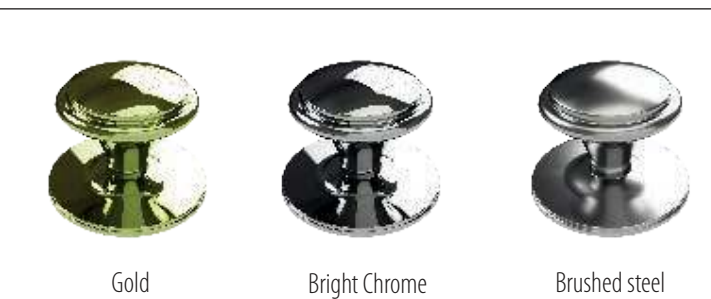

Stormguard Plus Rebated Threshold
Distance from bottom of door leaf to bottom of threshold - 20mm.
Available in Silver only.
(Not wheelchair accessible)

Stainless Steel Furniture

High quality, long lasting, corrosion resistant.
Available in 4 Stainless Steel finishes, Brushed steel, Gold, Chrome and smokey chrome,
Available in lever and pad handles, letterbox's and urn door knockers for a fully coordinated look.

Doctors Knocker available only in Bright Chrome, Gold and Brushed Steel
Urn Knockers also available with Viewer

Door Knockers

Letterbox

Finger Pulls

Door Knobs

Door Handles

High Security Cylinder (optional extra)
Superior physical strength - Cylinder design that prevents lock bumping
Anti-snap now with break points allowing interior key to work even if external snap damage occurs